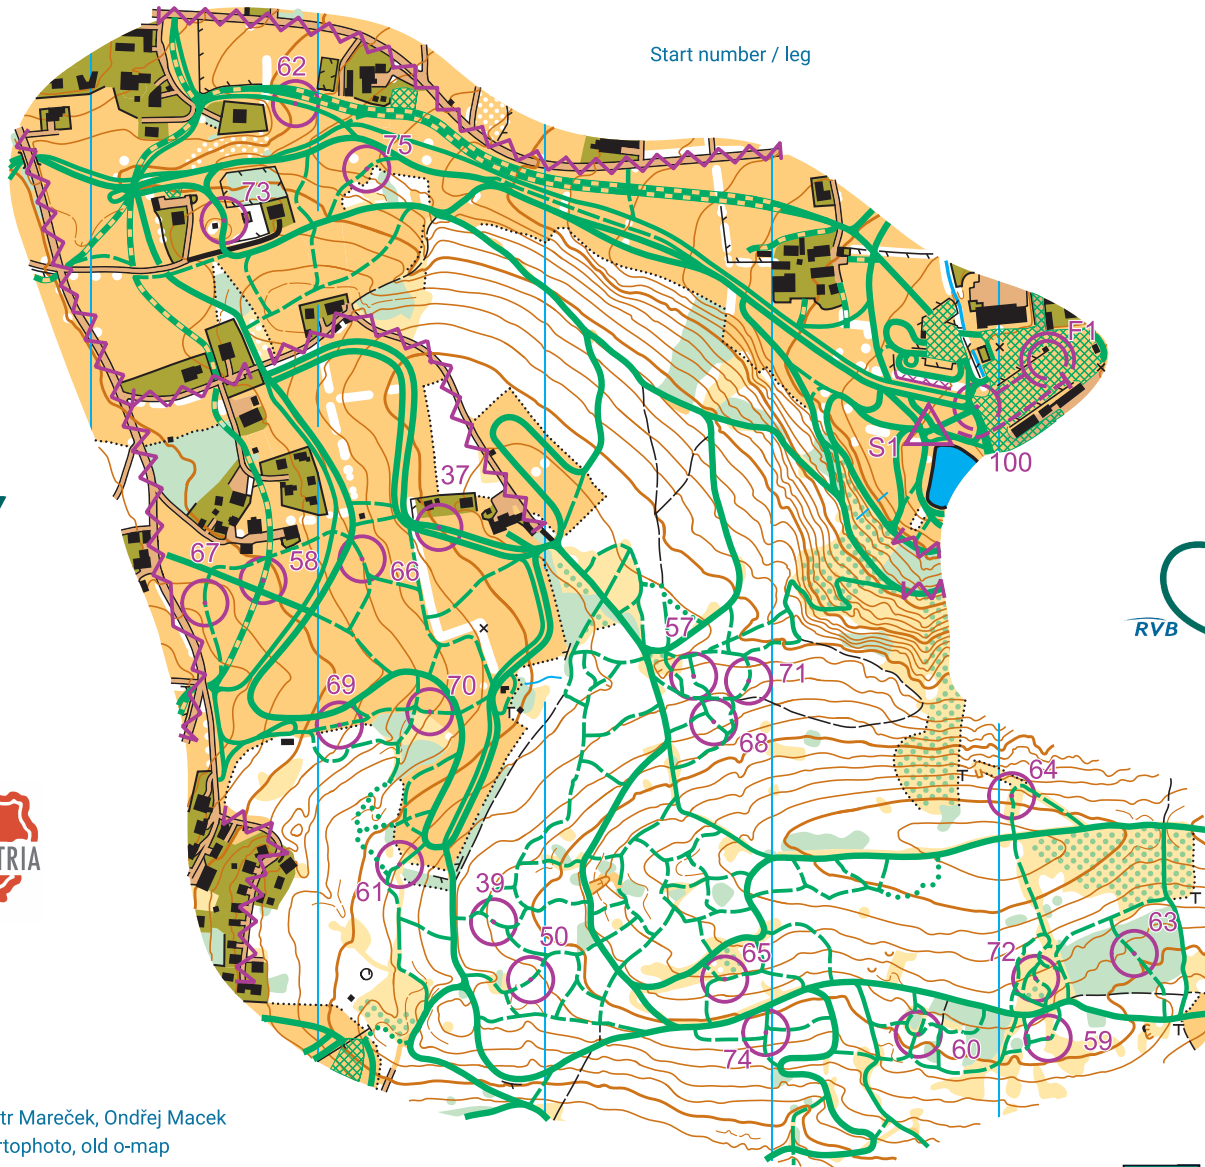

Ramsau R 1 : 10 000, e = 5 m

relay 27. 1. 2024

Category **All controls**

WSOC
JWSOC
EYSOC

Start number / leg

Bundesministerium
Kunst, Kultur,
öffentlicher Dienst und Sport

Made in 1/2024
Made by Šimon Mareček, Petr Mareček, Ondřej Macek
Base maps DMR 5G, OSM, ortophoto, old o-map
Published by Ski-O Austria
Administrator Josef Zapletal (joszap59@gmail.com)
Coordinate system UTM / WGS 84 Zone 33N
Course by Šimon Mareček, Ondřej Macek