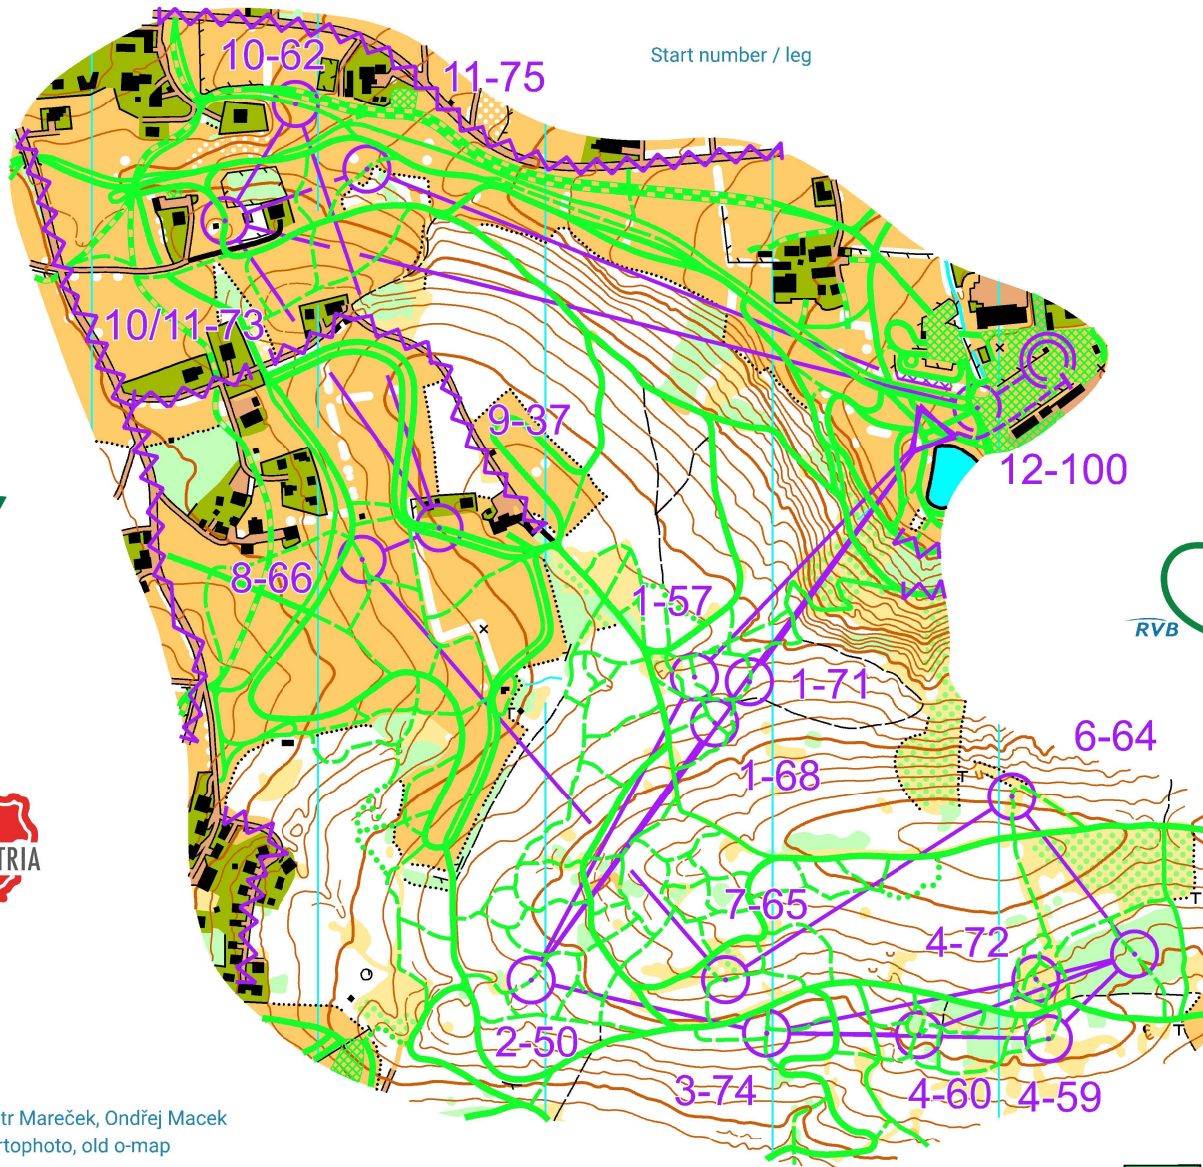

Ramsau R 1 : 10 000, e = 5 m

relay 27. 1. 2024

Category **W20**

WSOC
JWSOC
EYSOC

Start number / leg

 Bundesministerium
Kunst, Kultur,
öffentlicher Dienst und Sport

Made in 1/2024
Made by Šimon Mareček, Petr Mareček, Ondřej Macek
Base maps DMR 5G, OSM, ortophoto, old o-map
Published by Ski-O Austria
Administrator Josef Zapletal (joszap59@gmail.com)
Coordinate system UTM / WGS 84 Zone 33N
Course by Šimon Mareček, Ondřej Macek